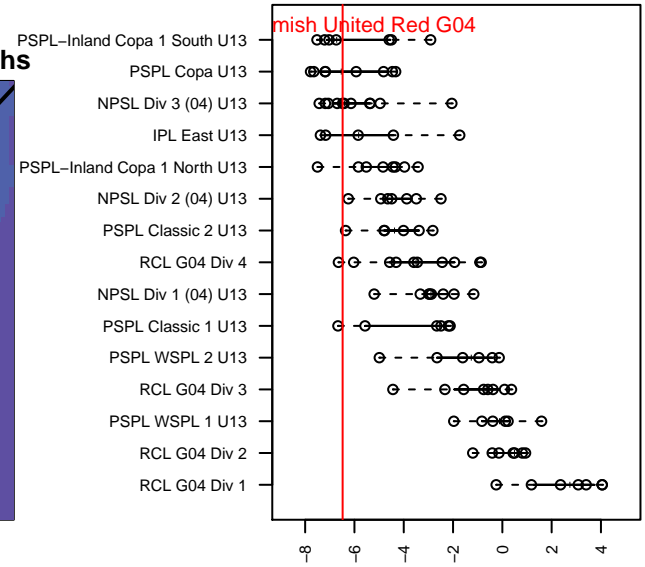

# Snohomish United Red G04

Snohomish Youth SC  
 Snohomish, WA  
 G04 total strength=549  
 attack=0.43 defense=0.41  
 fall league = NPSL Div 3 (04) U13  
 spr league = Spr NPSL (04) Div 3 U13

alt names used:  
 Snohomish United G04 Red B  
 SNOHOMISH UNITED G04 RED B (WA)  
 SNOHOMISH UNITEDBRAUN B TEAM RED  
 Snohomish United G04 Red B  
 SNOHOMISH UNITED RED B

Venues played:  
 2016 Snohomish United Invt Silver  
 2016 Bigfoot Silver U13  
 2016 NPSL Division 3 (04) U13  
 2016 Spr NPSL (04) Division 3 U13  
 2016 WYS Presidents Cup G04 Division 2

**Snohomish United Red G04**  
 Dots are actual minus expected GF (blue circles) and GA (red triangles).  
 Blue line is smoothed change in attack strength. Red is smoothed change in defense strength.

**attack and defense variance (black dot)  
relative to other teams  
and top 10 in region**

**attack and defense rating  
relative to others at age  
and all opponents in last 13 months**

**Performance relative to 13 month average**